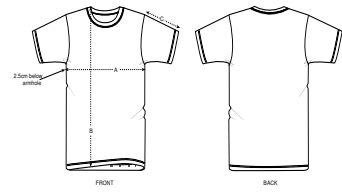

MEN T-SHIRTS
STANLEY ADORER SLUB

STTM635

The men's slub t-shirt

Slub Single Jersey
 100% Organic ring-spun combed cotton
 130 GSM

- Set-in sleeve
- Self fabric binding at neck collar
- Sleeve hem and bottom hem with wide double needle topstitch

MEDIUM FIT

S	M	L	XL	XXL
---	---	---	----	-----

Size guide

SIZES		S	M	L	XL	XXL
A	Half Chest	47	50	53	56	59
B	Body Length	70	72	74	76	78
C	Sleeve Length	19.5	19.5	20.5	20.5	21.5

Printing Specifications

Fits all kinds of print techniques. Please download our printing guide for details.

- WHITES
- WHITE
- COLORS
- BLACK
- SPECIAL HEATHERS
- HEATHER GREY SLUB

STANLEY/STELLA

Wash similar colours together, do not iron on print, wash and iron inside out. Reshape while damp, lay flat to dry